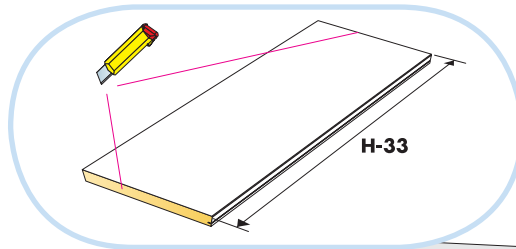

Ecophon Wall Panel C

2700x600

M195

1. Connect WP Profile L=2687 mm, fixed (alt. with Connect Fixing bracket 0214) at 400 mm centres, with Connect WP Space bar, L=2400 mm.

2. Connect WP Profile L=2687, fixed at 400 mm centres.

3. External wall corner: Connect WP Profile L=2687, fixed at 400 mm centres.

4. Internal wall corner: Cut panel and Connect WP Profile L=2687 alt full size panel without profile.

5. Joint between panels (Connect Spline 0219 can be used to secure the panels).

6. Connect WP External corner mounted in Connect WP Profile L=2687.

7. Connect WP Internal corner mounted in Connect WP Profile L=2687.

3

4

5

6

7

8