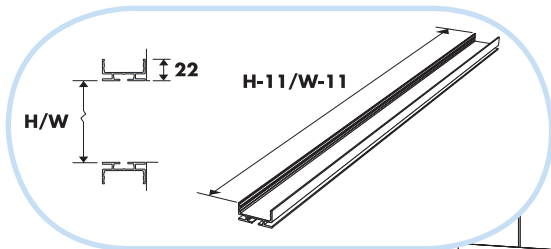

Ecophon Wall Panel C

2700x600

M195

1. Connect WP Profile L=2687 mm, fixed (alt. with Connect Fixing bracket 0214) at 400 mm centres, with Connect WP Space bar, L=2400 mm.

2. Connect WP Profile L=2687, fixed at 400 mm centres.

3. External wall corner: Connect WP Profile L=2687, fixed at 400 mm centres.

4. Internal wall corner: Cut panel and Connect WP Profile L=2687 alt full size panel without profile.

5. Joint between panels (Connect Spline 0219 can be used to secure the panels).

6. Connect WP External corner mounted in Connect WP Profile L=2687.

7. Connect WP Internal corner mounted in Connect WP Profile L=2687.

3

4

5

6

7

8