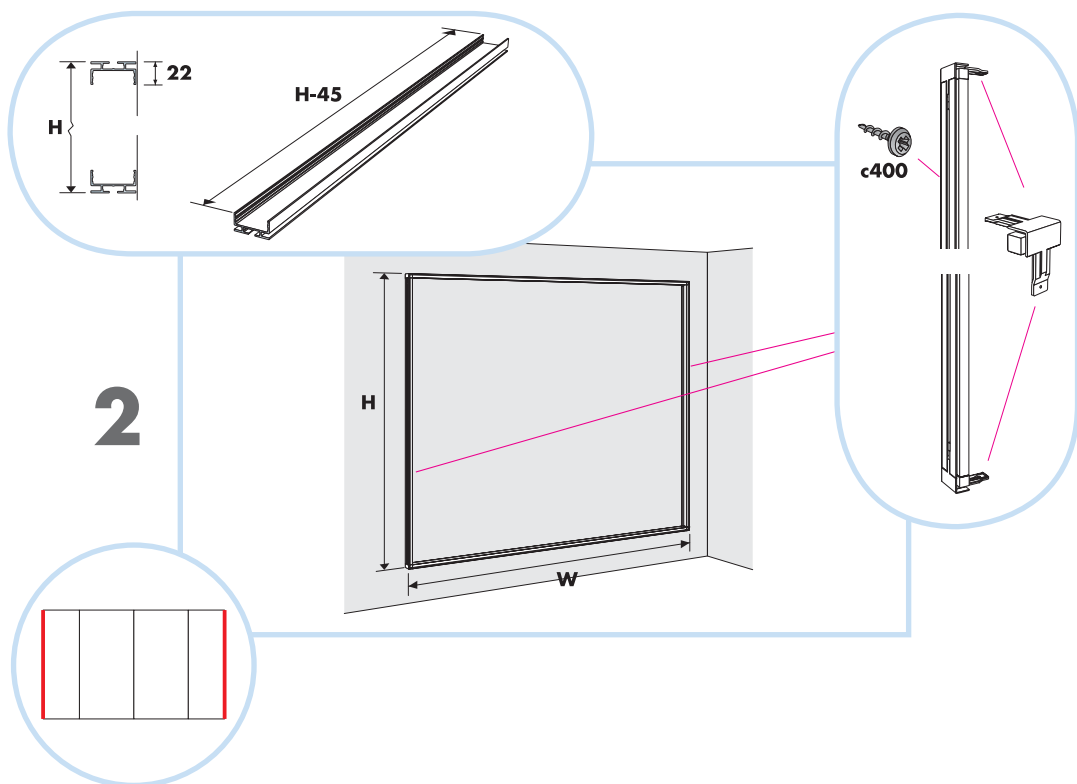

Ecophon Wall Panel C

2700x600

M195

1. Connect WP Profile L=2687 mm, fixed (alt. with Connect Fixing bracket 0214) at 400 mm centres, with Connect WP Space bar, L=2400 mm.

2. Connect WP Profile L=2687, fixed at 400 mm centres.

3. External wall corner: Connect WP Profile L=2687, fixed at 400 mm centres.

4. Internal wall corner: Cut panel and Connect WP Profile L=2687 alt full size panel without profile.

5. Joint between panels (Connect Spline 0219 can be used to secure the panels).

6. Connect WP External corner mounted in Connect WP Profile L=2687.

7. Connect WP Internal corner mounted in Connect WP Profile L=2687.

3

4

5

6

7

8