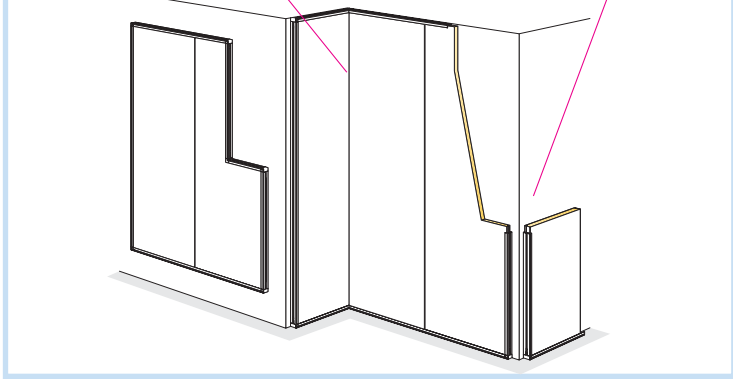

3. External wall corner: Connect WP Profile L=2687, fixed at 400 mm centres.

4. Internal wall corner: Cut panel and Connect WP Profile L=2687 alt full size panel without profile.

5. Joint between panels (Connect Spline 0219 can be used to secure the panels).

6. Connect WP External corner mounted in Connect WP Profile L=2687.

7. Connect WP Internal corner mounted in Connect WP Profile L=2687.

3

4

5

6

7

8