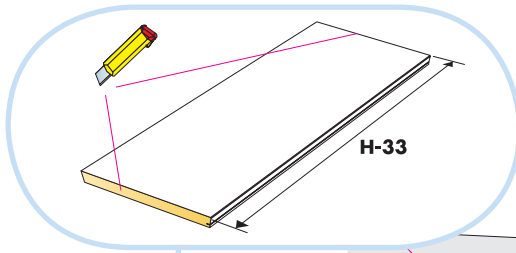

Ecophon Wall Panel C

2700x600

M195

1. Connect WP Profile L=2687 mm, fixed (alt. with Connect Fixing bracket 0214) at 400 mm centres, with Connect WP Space bar, L=2400 mm.

2. Connect WP Profile L=2687, fixed at 400 mm centres.

3. External wall corner: Connect WP Profile L=2687, fixed at 400 mm centres.

4. Internal wall corner: Cut panel and Connect WP Profile L=2687 alt full size panel without profile.

5. Joint between panels (Connect Spline 0219 can be used to secure the panels).

6. Connect WP External corner mounted in Connect WP Profile L=2687.

7. Connect WP Internal corner mounted in Connect WP Profile L=2687.

3

4

5

6

7

8