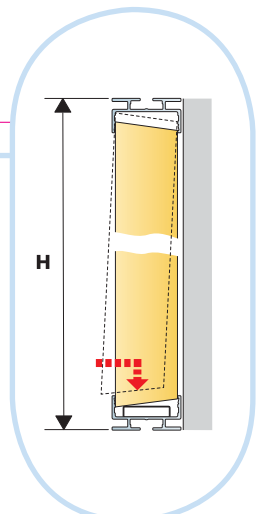

Ecophon Wall Panel C

2700x600

M195

1. Connect WP Profile L=2687 mm, fixed (alt. with Connect Fixing bracket 0214) at 400 mm centres, with Connect WP Space bar, L=2400 mm.

2. Connect WP Profile L=2687, fixed at 400 mm centres.

3. External wall corner: Connect WP Profile L=2687, fixed at 400 mm centres.

4. Internal wall corner: Cut panel and Connect WP Profile L=2687 alt full size panel without profile.

5. Joint between panels (Connect Spline 0219 can be used to secure the panels).

6. Connect WP External corner mounted in Connect WP Profile L=2687.

7. Connect WP Internal corner mounted in Connect WP Profile L=2687.

3

4

5

6

7

8