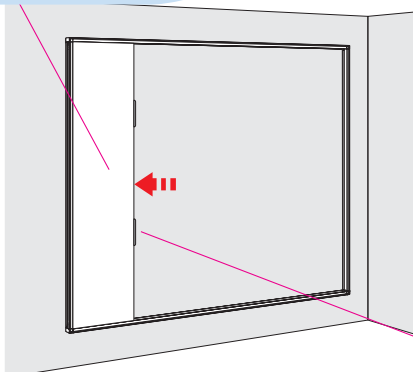

3. External wall corner: Connect WP Profile L=2687, fixed at 400 mm centres.

4. Internal wall corner: Cut panel and Connect WP Profile L=2687 alt full size panel without profile.

5. Joint between panels (Connect Spline 0219 can be used to secure the panels).

6. Connect WP External corner mounted in Connect WP Profile L=2687.

7. Connect WP Internal corner mounted in Connect WP Profile L=2687.

3

4

5

6

7

8