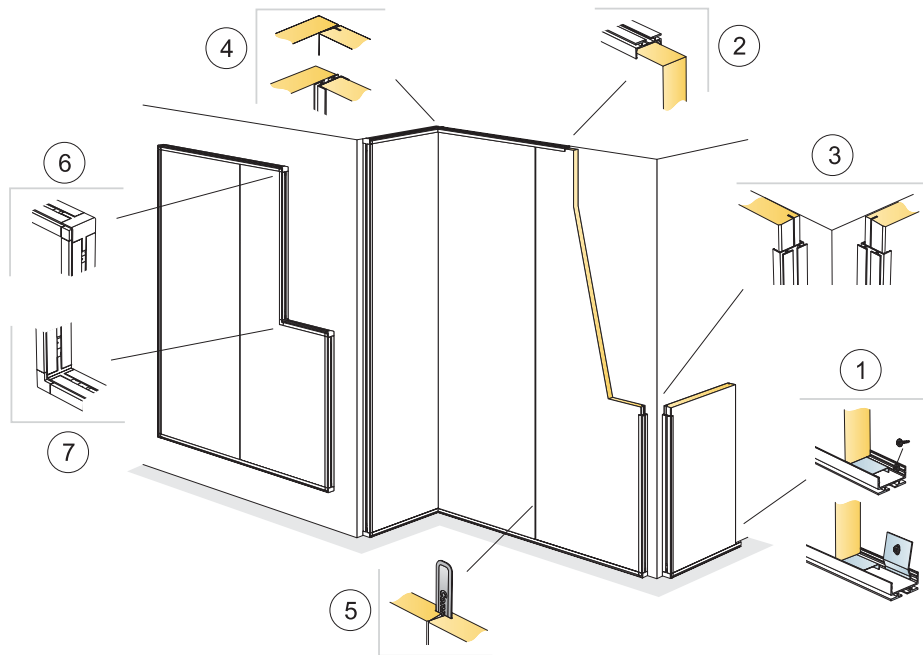

Ecophon Wall Panel C

2700x600

M195

1. Connect WP Profile L=2687 mm, fixed (alt. with Connect Fixing bracket 0214) at 400 mm centres, with Connect WP Space bar, L=2400 mm.

2. Connect WP Profile L=2687, fixed at 400 mm centres.

3. External wall corner: Connect WP Profile L=2687, fixed at 400 mm centres.

4. Internal wall corner: Cut panel and Connect WP Profile L=2687 alt full size panel without profile.

5. Joint between panels (Connect Spline 0219 can be used to secure the panels).

6. Connect WP External corner mounted in Connect WP Profile L=2687.

7. Connect WP Internal corner mounted in Connect WP Profile L=2687.

3

4

5

6

7

8