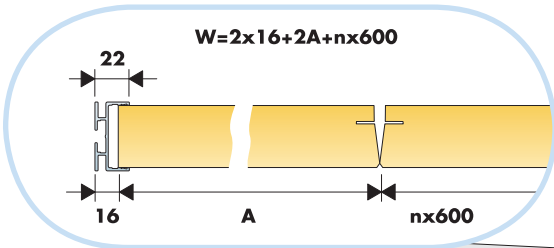

Ecophon Wall Panel C

2700x600

M195

1. Connect WP Profile L=2687 mm, fixed (alt. with Connect Fixing bracket 0214) at 400 mm centres, with Connect WP Space bar, L=2400 mm.

2. Connect WP Profile L=2687, fixed at 400 mm centres.

3. External wall corner: Connect WP Profile L=2687, fixed at 400 mm centres.

4. Internal wall corner: Cut panel and Connect WP Profile L=2687 alt full size panel without profile.

5. Joint between panels (Connect Spline 0219 can be used to secure the panels).

6. Connect WP External corner mounted in Connect WP Profile L=2687.

7. Connect WP Internal corner mounted in Connect WP Profile L=2687.

3

4

5

6

7

8