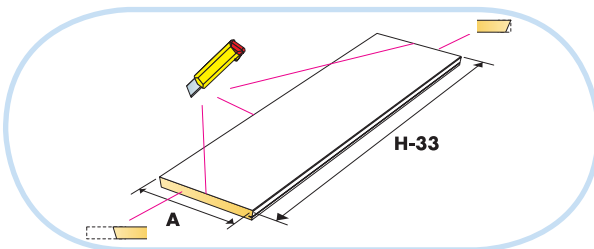

Ecophon Wall Panel C

2700x600

M195

1. Connect WP Profile L=2687 mm, fixed (alt. with Connect Fixing bracket 0214) at 400 mm centres, with Connect WP Space bar, L=2400 mm.

2. Connect WP Profile L=2687, fixed at 400 mm centres.

3. External wall corner: Connect WP Profile L=2687, fixed at 400 mm centres.

4. Internal wall corner: Cut panel and Connect WP Profile L=2687 alt full size panel without profile.

5. Joint between panels (Connect Spline 0219 can be used to secure the panels).

6. Connect WP External corner mounted in Connect WP Profile L=2687.

7. Connect WP Internal corner mounted in Connect WP Profile L=2687.

3

4

5

6

7

8