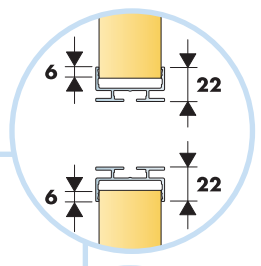

Ecophon Wall Panel C

2700x600

M195

1. Connect WP Profile L=2687 mm, fixed (alt. with Connect Fixing bracket 0214) at 400 mm centres, with Connect WP Space bar, L=2400 mm.

2. Connect WP Profile L=2687, fixed at 400 mm centres.

3. External wall corner: Connect WP Profile L=2687, fixed at 400 mm centres.

4. Internal wall corner: Cut panel and Connect WP Profile L=2687 alt full size panel without profile.

5. Joint between panels (Connect Spline 0219 can be used to secure the panels).

6. Connect WP External corner mounted in Connect WP Profile L=2687.

7. Connect WP Internal corner mounted in Connect WP Profile L=2687.

3

4

5

6

7

8