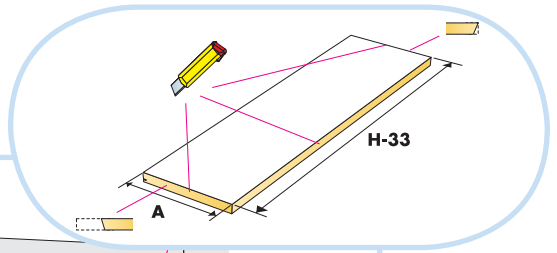

Ecophon Wall Panel C

2700x600

M195

1. Connect WP Profile L=2687 mm, fixed (alt. with Connect Fixing bracket 0214) at 400 mm centres, with Connect WP Space bar, L=2400 mm.

2. Connect WP Profile L=2687, fixed at 400 mm centres.

3. External wall corner: Connect WP Profile L=2687, fixed at 400 mm centres.

4. Internal wall corner: Cut panel and Connect WP Profile L=2687 alt full size panel without profile.

5. Joint between panels (Connect Spline 0219 can be used to secure the panels).

6. Connect WP External corner mounted in Connect WP Profile L=2687.

7. Connect WP Internal corner mounted in Connect WP Profile L=2687.

3

4

5

6

7

8