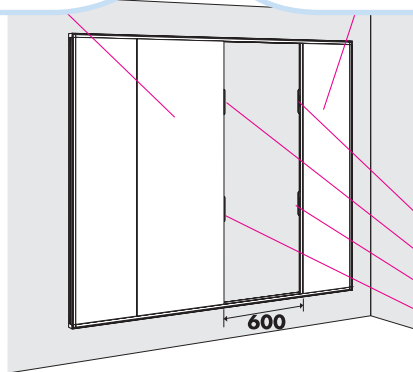

Ecophon Wall Panel C

2700x600

M195

1. Connect WP Profile L=2687 mm, fixed (alt. with Connect Fixing bracket 0214) at 400 mm centres, with Connect WP Space bar, L=2400 mm.

2. Connect WP Profile L=2687, fixed at 400 mm centres.

3. External wall corner: Connect WP Profile L=2687, fixed at 400 mm centres.

4. Internal wall corner: Cut panel and Connect WP Profile L=2687 alt full size panel without profile.

5. Joint between panels (Connect Spline 0219 can be used to secure the panels).

6. Connect WP External corner mounted in Connect WP Profile L=2687.

7. Connect WP Internal corner mounted in Connect WP Profile L=2687.

3

4

5

6

7

8