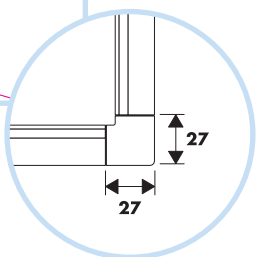

Ecophon Wall Panel C

2700x600

M195

1. Connect WP Profile L=2687 mm, fixed (alt. with Connect Fixing bracket 0214) at 400 mm centres, with Connect WP Space bar, L=2400 mm.

2. Connect WP Profile L=2687, fixed at 400 mm centres.

3. External wall corner: Connect WP Profile L=2687, fixed at 400 mm centres.

4. Internal wall corner: Cut panel and Connect WP Profile L=2687 alt full size panel without profile.

5. Joint between panels (Connect Spline 0219 can be used to secure the panels).

6. Connect WP External corner mounted in Connect WP Profile L=2687.

7. Connect WP Internal corner mounted in Connect WP Profile L=2687.

3

4

5

6

7

8