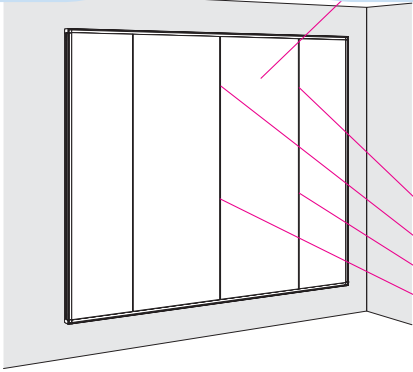

Ecophon Wall Panel C

2700x600

M195

1. Connect WP Profile L=2687 mm, fixed (alt. with Connect Fixing bracket 0214) at 400 mm centres, with Connect WP Space bar, L=2400 mm.

2. Connect WP Profile L=2687, fixed at 400 mm centres.

3. External wall corner: Connect WP Profile L=2687, fixed at 400 mm centres.

4. Internal wall corner: Cut panel and Connect WP Profile L=2687 alt full size panel without profile.

5. Joint between panels (Connect Spline 0219 can be used to secure the panels).

6. Connect WP External corner mounted in Connect WP Profile L=2687.

7. Connect WP Internal corner mounted in Connect WP Profile L=2687.

3

4

5

6

7

8