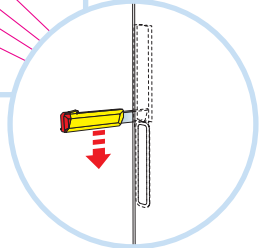

Ecophon Wall Panel C

2700x600

M195

1. Connect WP Profile L=2687 mm, fixed (alt. with Connect Fixing bracket 0214) at 400 mm centres, with Connect WP Space bar, L=2400 mm.

2. Connect WP Profile L=2687, fixed at 400 mm centres.

3. External wall corner: Connect WP Profile L=2687, fixed at 400 mm centres.

4. Internal wall corner: Cut panel and Connect WP Profile L=2687 alt full size panel without profile.

5. Joint between panels (Connect Spline 0219 can be used to secure the panels).

6. Connect WP External corner mounted in Connect WP Profile L=2687.

7. Connect WP Internal corner mounted in Connect WP Profile L=2687.

3

4

5

6

7

8