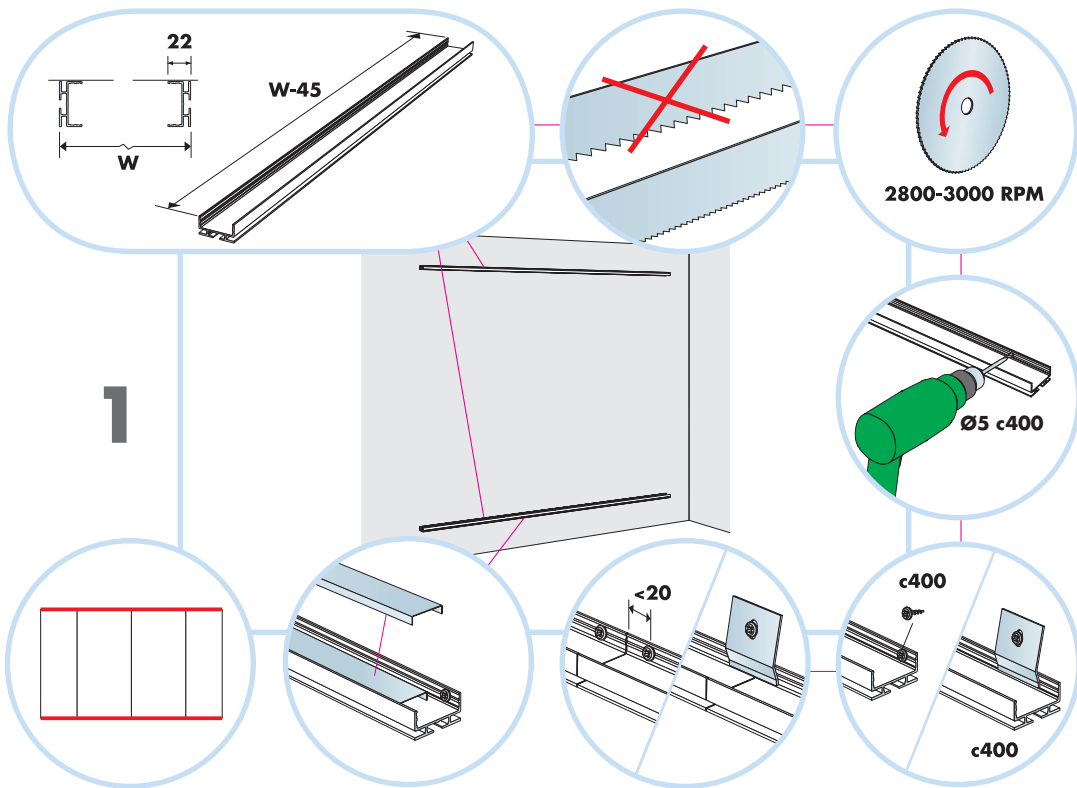

Ecophon Wall Panel C

2700x600

M195

1. Connect WP Profile L=2687 mm, fixed (alt. with Connect Fixing bracket 0214) at 400 mm centres, with Connect WP Space bar, L=2400 mm.

2. Connect WP Profile L=2687, fixed at 400 mm centres.

3. External wall corner: Connect WP Profile L=2687, fixed at 400 mm centres.

4. Internal wall corner: Cut panel and Connect WP Profile L=2687 alt full size panel without profile.

5. Joint between panels (Connect Spline 0219 can be used to secure the panels).

6. Connect WP External corner mounted in Connect WP Profile L=2687.

7. Connect WP Internal corner mounted in Connect WP Profile L=2687.

3

4

5

6

7

8