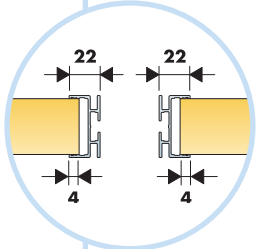

Ecophon Wall Panel C

2700x600

M195

1. Connect WP Profile L=2687 mm, fixed (alt. with Connect Fixing bracket 0214) at 400 mm centres, with Connect WP Space bar, L=2400 mm.

2. Connect WP Profile L=2687, fixed at 400 mm centres.

3. External wall corner: Connect WP Profile L=2687, fixed at 400 mm centres.

4. Internal wall corner: Cut panel and Connect WP Profile L=2687 alt full size panel without profile.

5. Joint between panels (Connect Spline 0219 can be used to secure the panels).

6. Connect WP External corner mounted in Connect WP Profile L=2687.

7. Connect WP Internal corner mounted in Connect WP Profile L=2687.

3

4

5

6

7

8