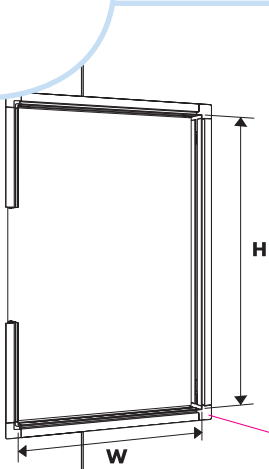

Ecophon Wall Panel C

2700x600

M195

1. Connect WP Profile L=2687 mm, fixed (alt. with Connect Fixing bracket 0214) at 400 mm centres, with Connect WP Space bar, L=2400 mm.

2. Connect WP Profile L=2687, fixed at 400 mm centres.

3. External wall corner: Connect WP Profile L=2687, fixed at 400 mm centres.

4. Internal wall corner: Cut panel and Connect WP Profile L=2687 alt full size panel without profile.

5. Joint between panels (Connect Spline 0219 can be used to secure the panels).

6. Connect WP External corner mounted in Connect WP Profile L=2687.

7. Connect WP Internal corner mounted in Connect WP Profile L=2687.

3

4

5

6

7

8