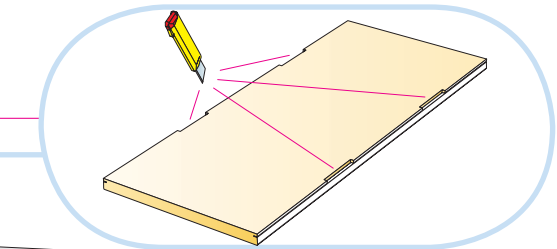

3. External wall corner: Connect WP Profile L=2687, fixed at 400 mm centres.

4. Internal wall corner: Cut panel and Connect WP Profile L=2687 alt full size panel without profile.

5. Joint between panels (Connect Spline 0219 can be used to secure the panels).

6. Connect WP External corner mounted in Connect WP Profile L=2687.

7. Connect WP Internal corner mounted in Connect WP Profile L=2687.

3

4

5

6

7

8