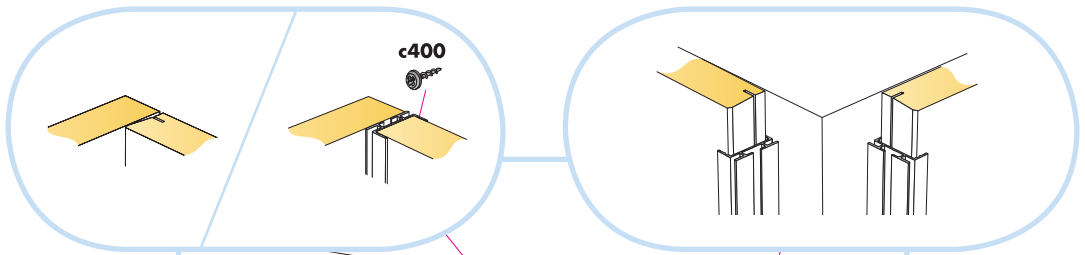

3. External wall corner: Connect WP Profile L=2687, fixed at 400 mm centres.

4. Internal wall corner: Cut panel and Connect WP Profile L=2687 alt full size panel without profile.

5. Joint between panels (Connect Spline 0219 can be used to secure the panels).

6. Connect WP External corner mounted in Connect WP Profile L=2687.

7. Connect WP Internal corner mounted in Connect WP Profile L=2687.

3

4

5

6

7

8